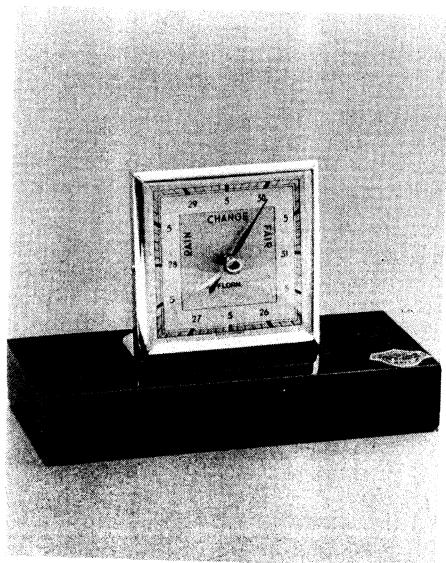

# ACCESSORIES in GENUINE ONYX

78 - CALENDAR — FULL VISIBLE MONTH

79 - CALENDAR — PERPETUAL ROLL — SATIN

82 - CALENDAR — PERPETUAL ROLL

DESIGNED TO MEET EVERY DESK TOP NEED FOR HOME AND OFFICE

17 - BAROMETER